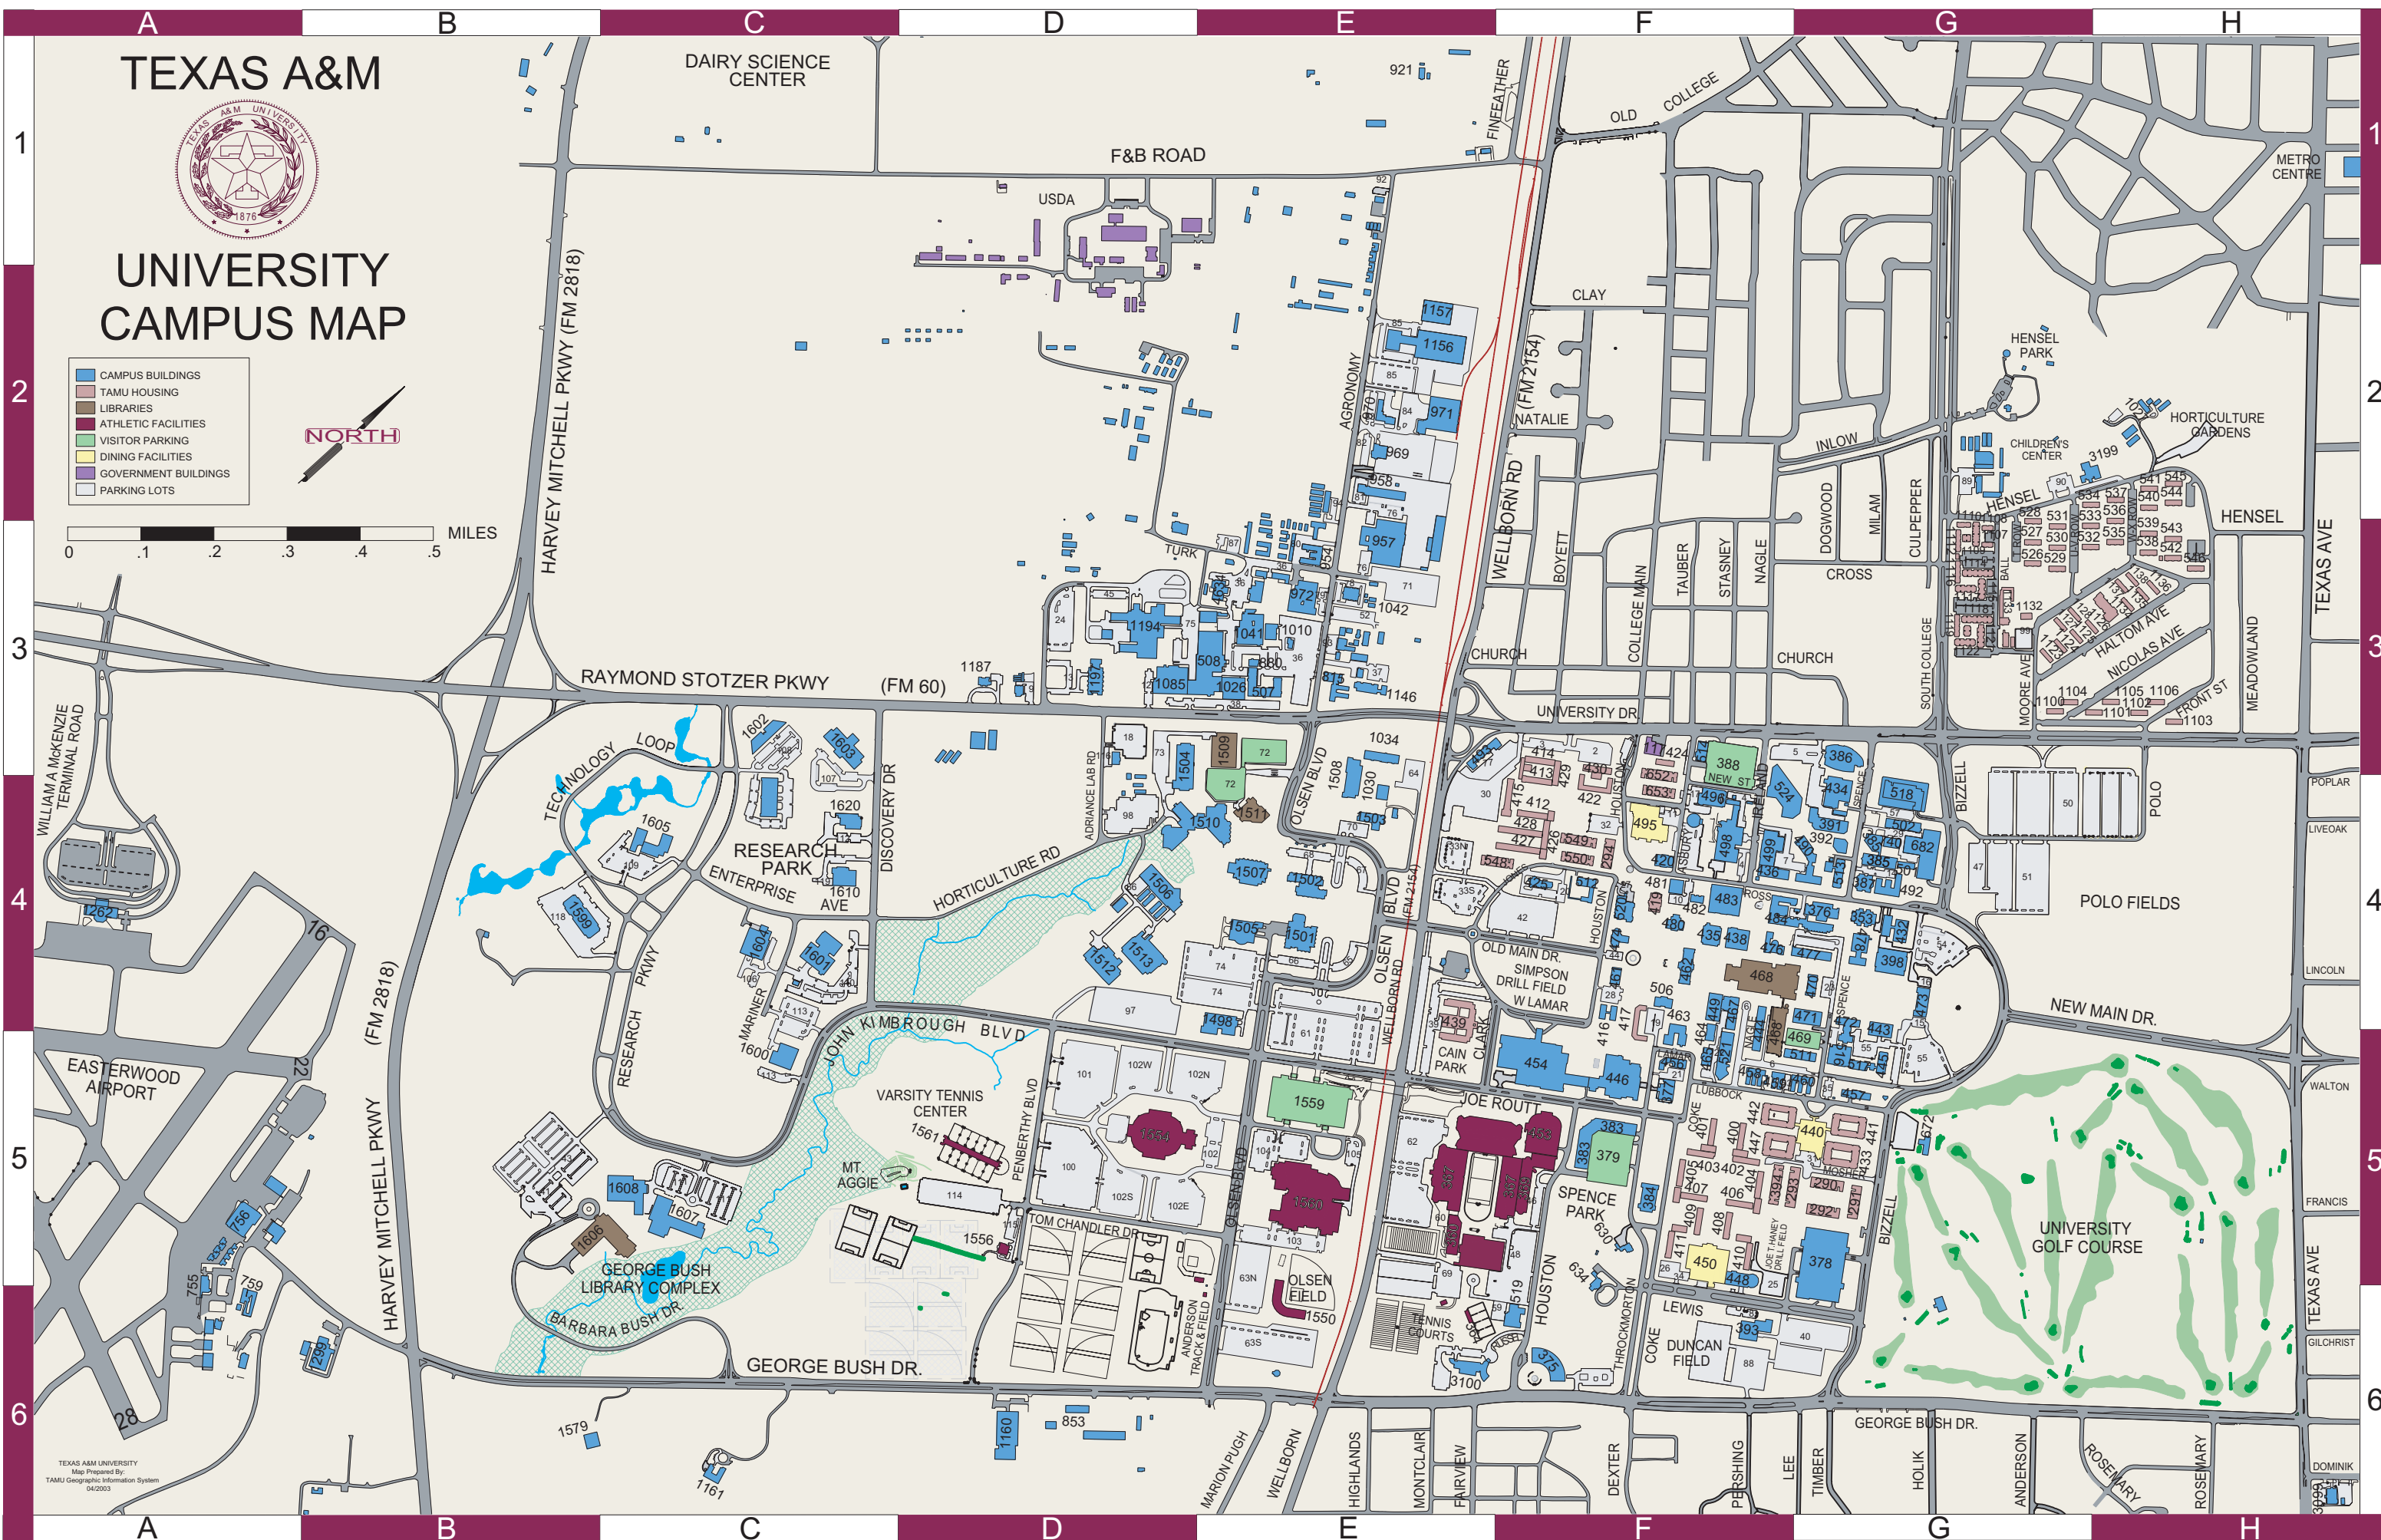

TEXAS A&M

UNIVERSITY CAMPUS MAP

- CAMPUS BUILDINGS
- TAMU HOUSING
- LIBRARIES
- ATHLETIC FACILITIES
- VISITOR PARKING
- DINING FACILITIES
- GOVERNMENT BUILDINGS
- PARKING LOTS

TEXAS A&M UNIVERSITY
Map Prepared By:
TAMU Geographic Information System
04/2003